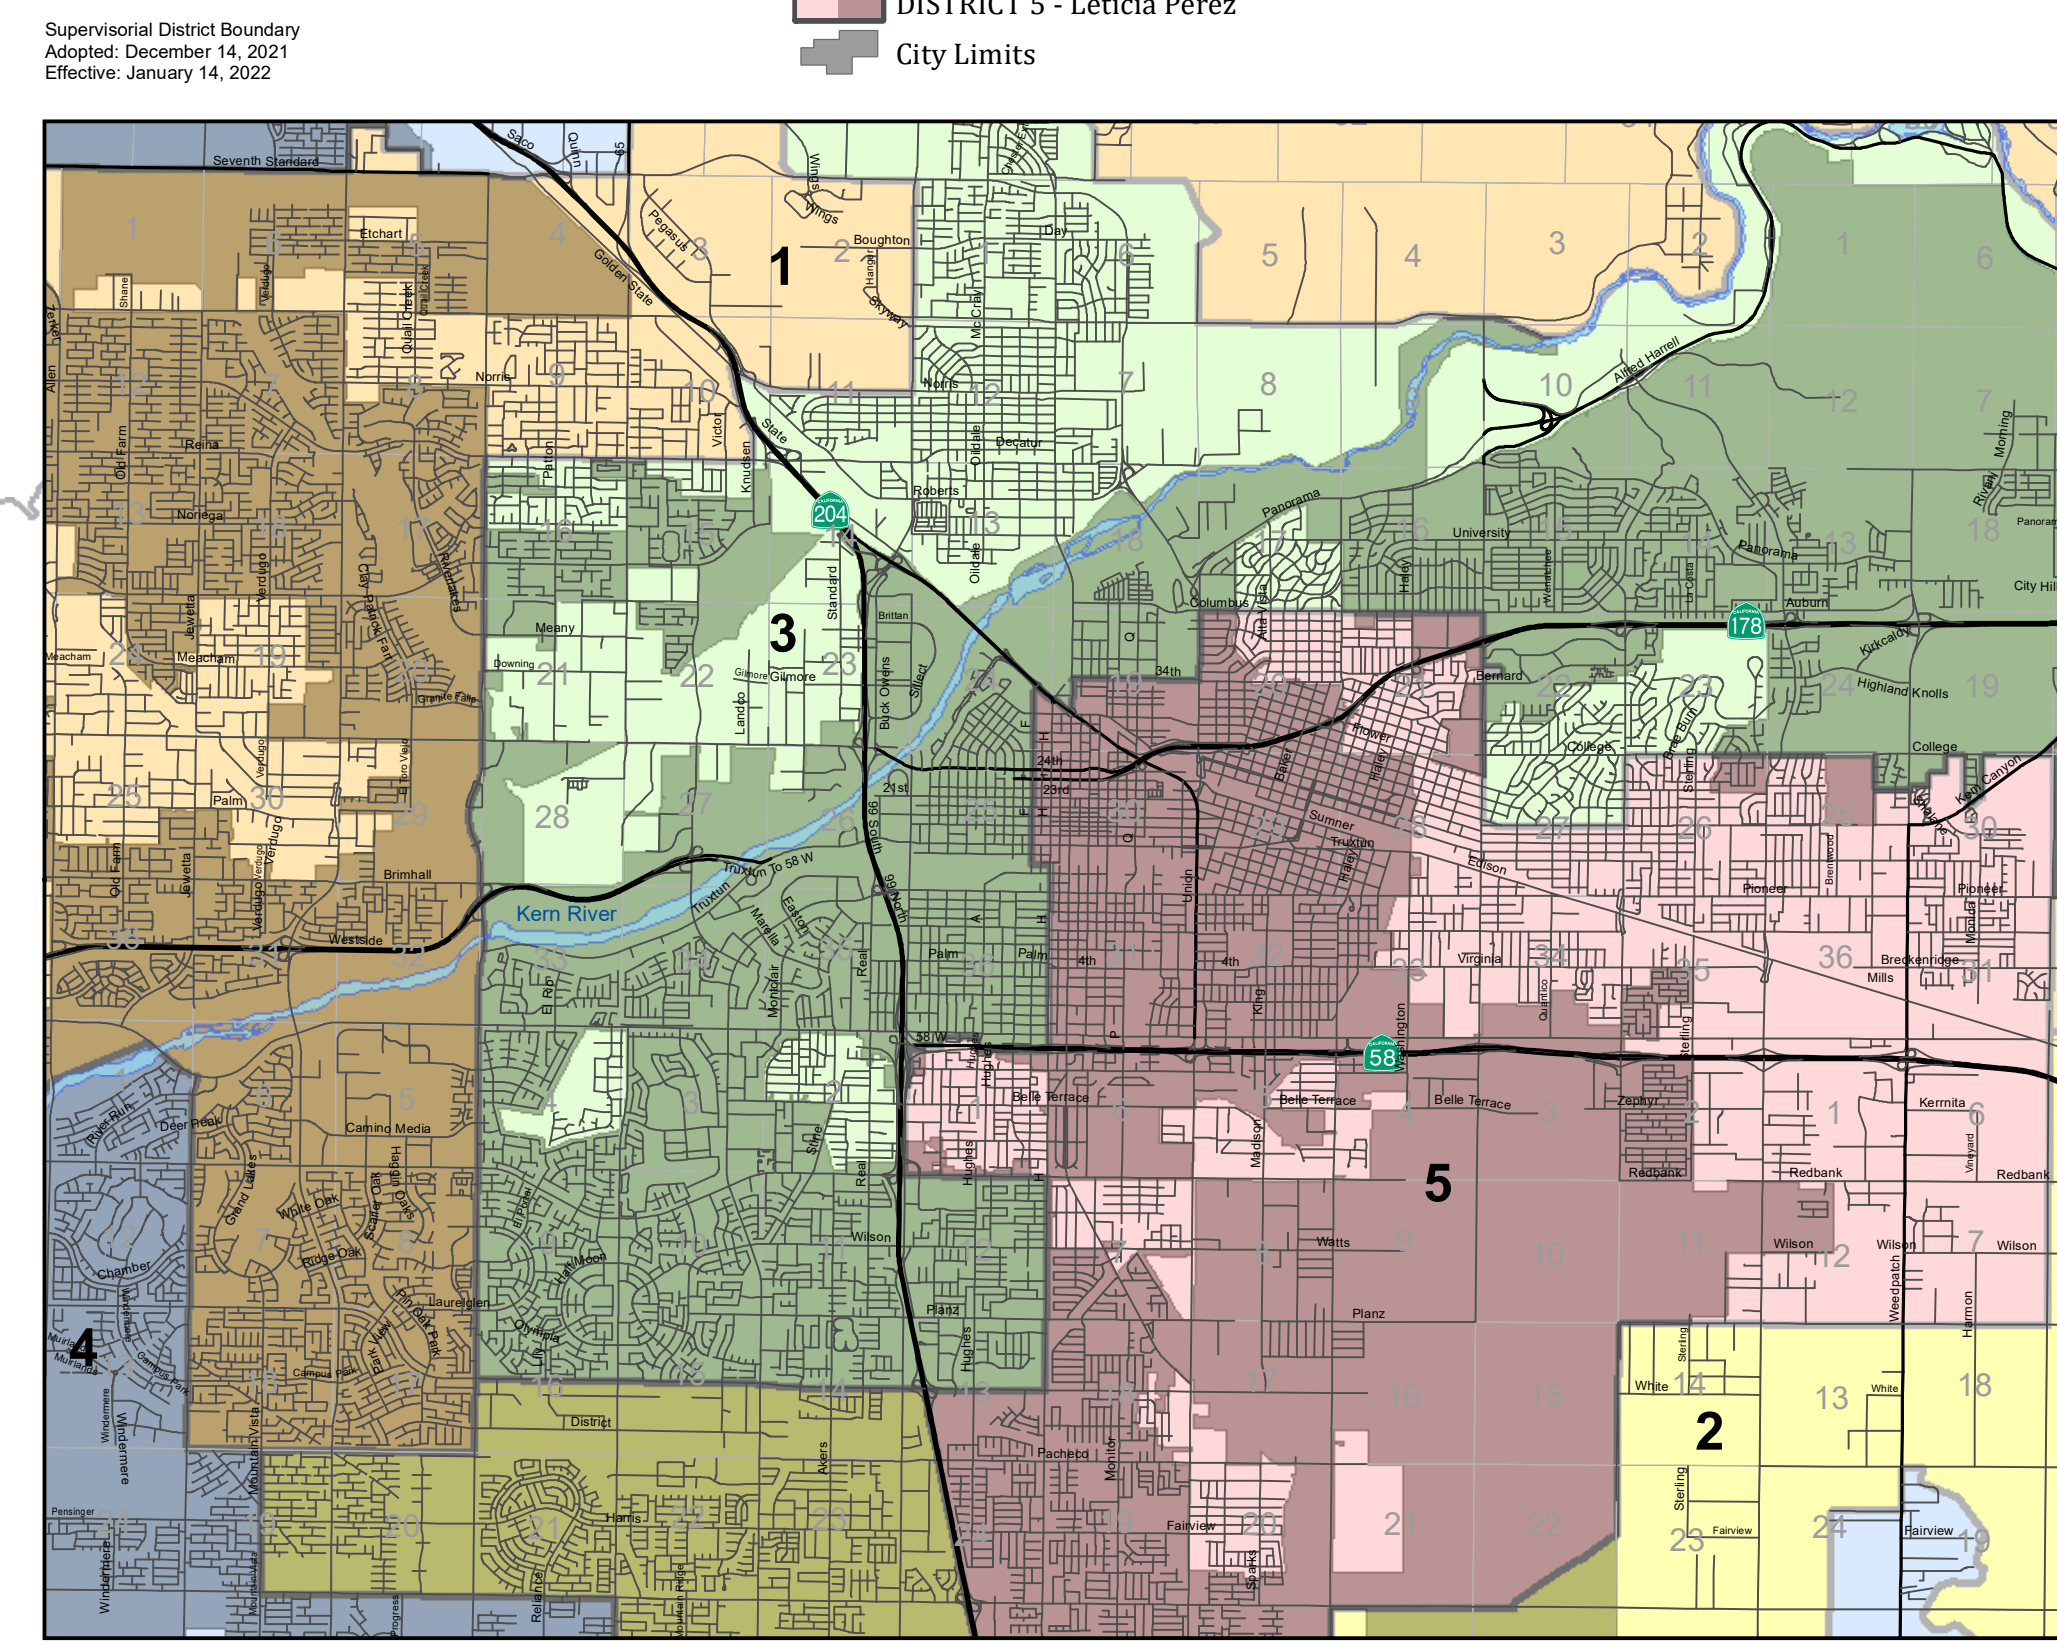

Inset - Bakersfield Area